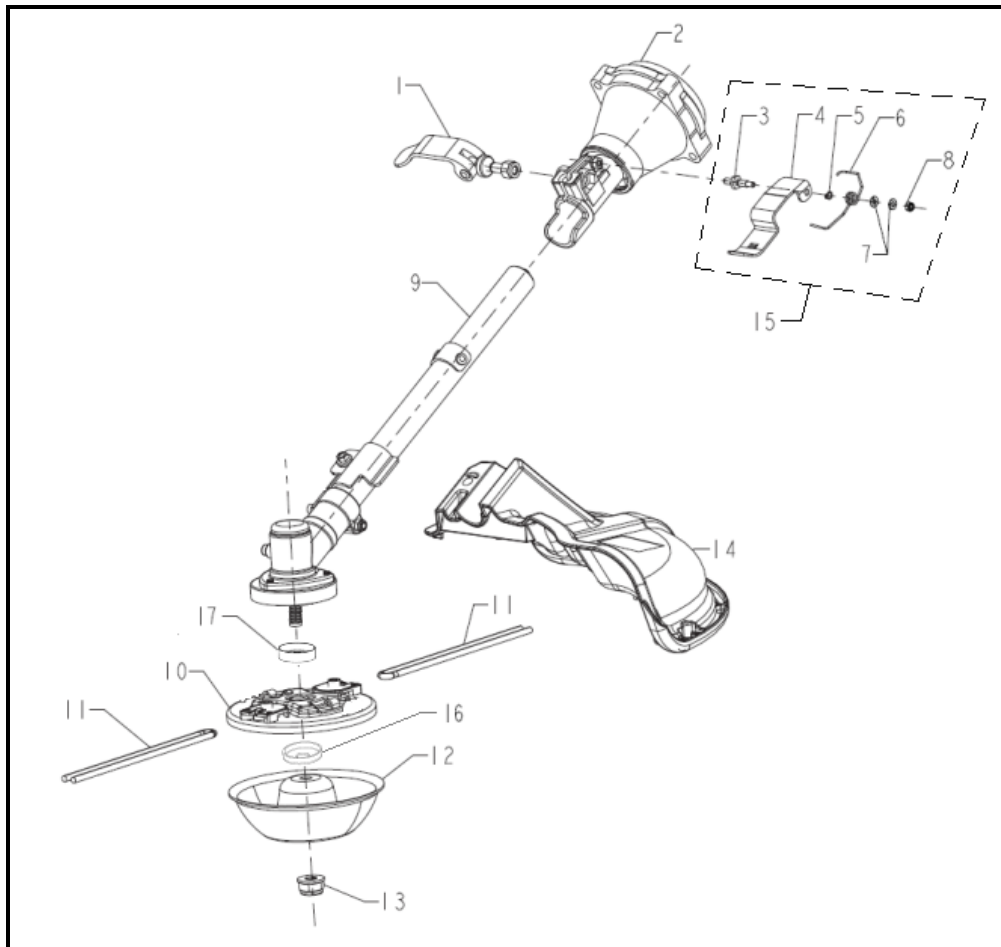

Lower Weldment Assembly

REF. NO.	DESCRIPTION	PART NO.	QTY
1	Bolt, M10 x 1.5 x 120, Right Shoulder	A203576	1
2	Assembly, Wheel	A202385	2
3	Bushing	A203574	1
4A	Weldment, Lower Frame (for PWSTM4317)	A203571	1
4B	Weldment, Lower Frame (for PWSTM4317.1)	A203831	1
5	Nut, M6 x 1.0	<i>Reference Only</i>	2
6	Plate, Pivot Engagement	A203578	1
7	Bolt, M6 x 1.0 x 16, HFH, Grade 8.8	<i>Reference Only</i>	2
8	Assembly, Wheel Adjuster Bevel	A203584	1
9	Bolt, M10 x 1.5 x 85, Left Shoulder	A203632	1

Cutting Head Assembly

REF. NO.	DESCRIPTION	PART NO.	QTY
1	Assembly, Cam Lock	A203551	1
2	Kit, Upper Drive Housing Assembly	A203633	1
3	Shaft, Torsion Spring	<i>Reference Only</i>	1
4	Latch	A203552	1
5	Ring, Retaining	<i>Reference Only</i>	1
6	Spring, Torsion	<i>Reference Only</i>	1
7	Flat Washer, M4	<i>Reference Only</i>	2
8	Nut, M4	<i>Reference Only</i>	1
9	Kit, Cutting Head Assembly (Includes Item #17)	A203634	1
10	Kit, String Retention, Powermate Orange (Includes Item #17)	A203790	1
11	String, Trimmer	<i>Reference Only</i>	2
12	Bowl, Cutting Head, Powermate Orange	A203791	1
13	Nut, M10 x 1.25, LH	A203638	1
14	Kit, Debris Guard	A203635	1
15	Kit, Latch (Includes items #3-8)	A203681	1
16	Spacer	A203764	1
17	Spacer, Geared Cutting Head	<i>Reference Only</i>	1

Clutch Assembly

REF. NO.	DESCRIPTION	PART NO.	QTY
1	Flat Washer, M8	<i>Reference Only</i>	2
2	Clutch Shoes and Spring	<i>Reference Only</i>	1
3	Wave Spring Washer, M8	<i>Reference Only</i>	2
4	Bolt, M8 x 1.25 x 24, Hex Head Shoulder	<i>Reference Only</i>	2
5	Pin	<i>Reference Only</i>	2
6	Cover, Flywheel	A203679	1
7	Screw, M5 x 0.8 x 23, PHPD	<i>Reference Only</i>	4
8	Assembly, Clutch	A200782	1