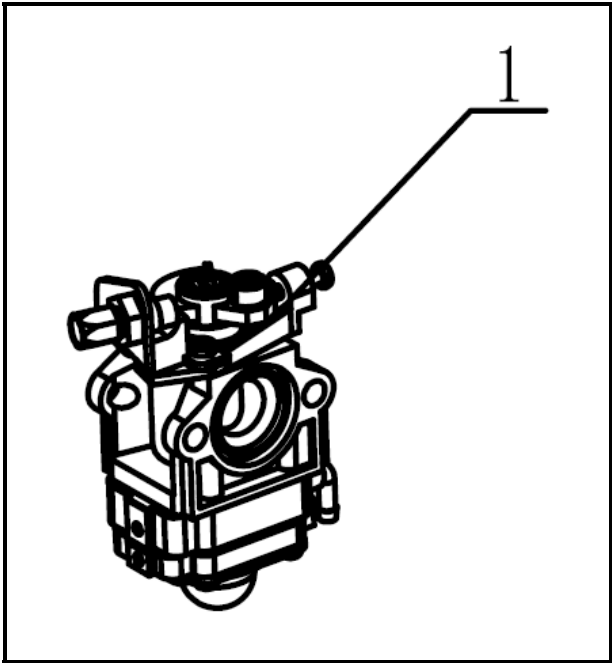

Carburetor Assembly

REF. NO.	DESCRIPTION	PART NO.	QTY
1	Carburetor	A200774	1