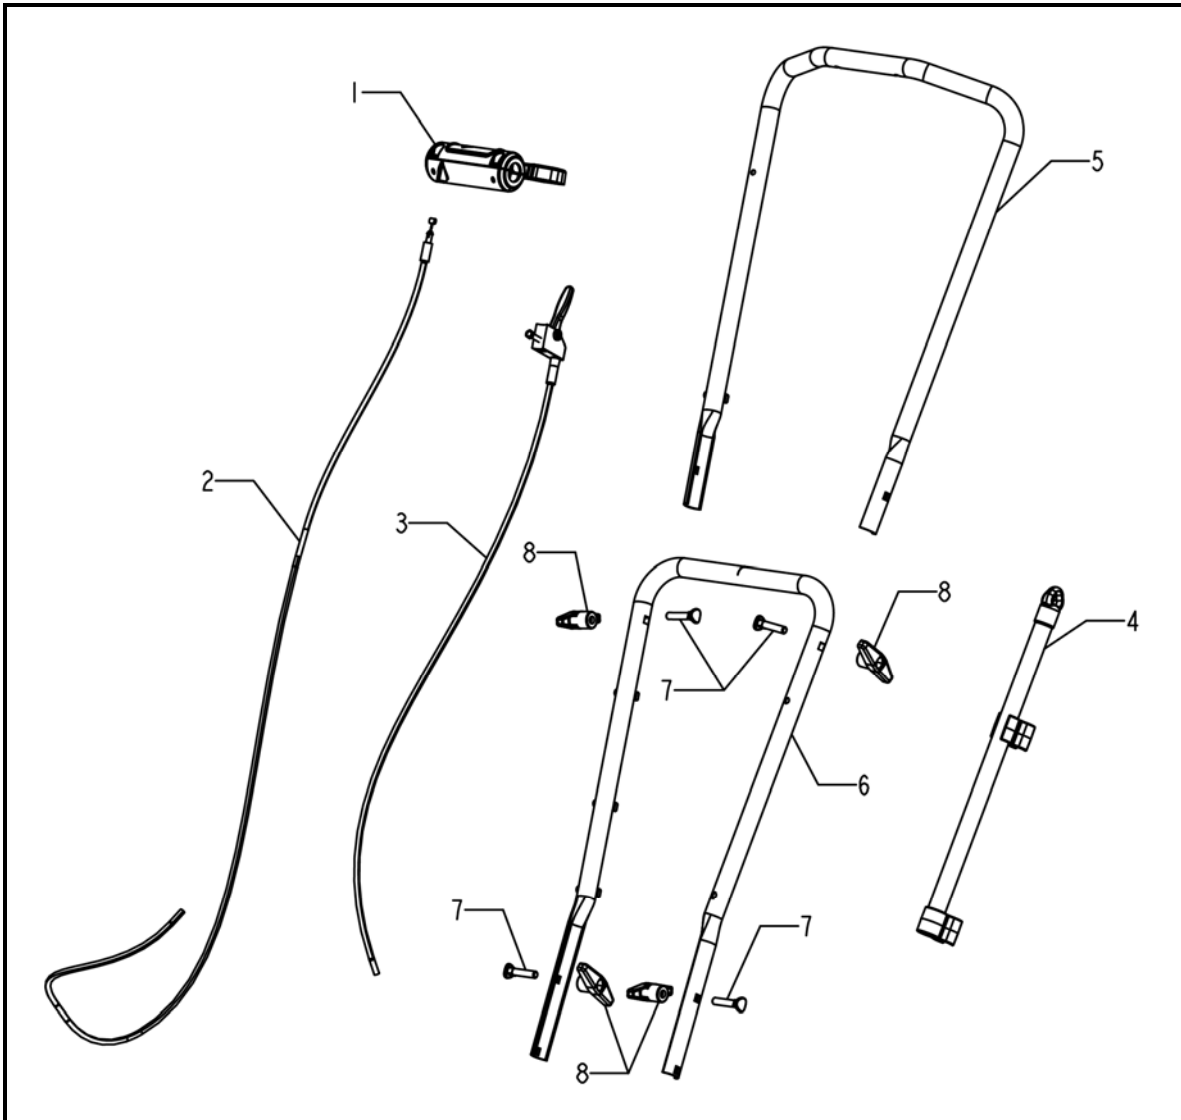

Engine-Top Level

REF. NO.	DESCRIPTION	PART NO.	QTY
1	Engine, 43cc	A203550	1
2	Screw, M6 x 1.0 x 35, SHCS, Grade 8.8	<i>Reference Only</i>	4

Handle Assembly (for PWSTM4317)

REF. NO.	DESCRIPTION	PART NO.	QTY
1	Kit, Throttle Assembly	A203628	1
2	Cable, Throttle	A203603	1
3	Kit, Pivot Trigger	A203629	1
4	Kit, Spare String Storage	A203630	1
5	Handle, Upper	A203595	1
6	Handle, Middle	A203594	1
7	Bolt, M8 x 1.25 x 45, Saddle	<i>Reference Only</i>	4
8	Knob, Handle	A200190	4

Handle Assembly (for PWSTM4317.1 & PWSTM4317.2)

REF. NO.	DESCRIPTION	PART NO.	QTY
1	Kit, Throttle Assembly	A203628	1
2	Cable, Throttle	A203829	1
3	Kit, Pivot Trigger	A203830	1
4	Kit, Spare String Storage	A203630	1
5	Handle, Upper	A203595	1
6	Handle, Middle	A203832	1
7	Bolt, M8 x 1.25 x 45, Saddle	<i>Reference Only</i>	4
8	Knob, Handle	A200190	4

Cutting Head Assembly

REF. NO.	DESCRIPTION	PART NO.	QTY
1	Assembly, Cam Lock	A203551	1
2	Kit, Upper Drive Housing Assembly	A203633	1
3	Shaft, Torsion Spring	<i>Reference Only</i>	1
4	Latch	A203552	1
5	Ring, Retaining	<i>Reference Only</i>	1
6	Spring, Torsion	<i>Reference Only</i>	1
7	Flat Washer, M4	<i>Reference Only</i>	2
8	Nut, M4	<i>Reference Only</i>	1
9	Kit, Cutting Head Assembly (Includes Item #17)	A203634	1
10	Kit, String Retention, Powermate Orange (Includes Item #17)	A203790	1
11	String, Trimmer	<i>Reference Only</i>	2
12	Bowl, Cutting Head, Powermate Orange	A203791	1
13	Nut, M10 x 1.25, LH	A203638	1
14	Kit, Debris Guard	A203635	1
15	Kit, Latch (Includes items #3-8)	A203681	1
16	Spacer	A203764	1
17	Spacer, Geared Cutting Head	<i>Reference Only</i>	1

Clutch Assembly

REF. NO.	DESCRIPTION	PART NO.	QTY
1	Flat Washer, M8	<i>Reference Only</i>	2
2	Clutch Shoes and Spring	<i>Reference Only</i>	1
3	Wave Spring Washer, M8	<i>Reference Only</i>	2
4	Bolt, M8 x 1.25 x 24, Hex Head Shoulder	<i>Reference Only</i>	2
5	Pin	<i>Reference Only</i>	2
6	Cover, Flywheel	A203679	1
7	Screw, M5 x 0.8 x 23, PHPD	<i>Reference Only</i>	4
8	Assembly, Clutch	A200782	1