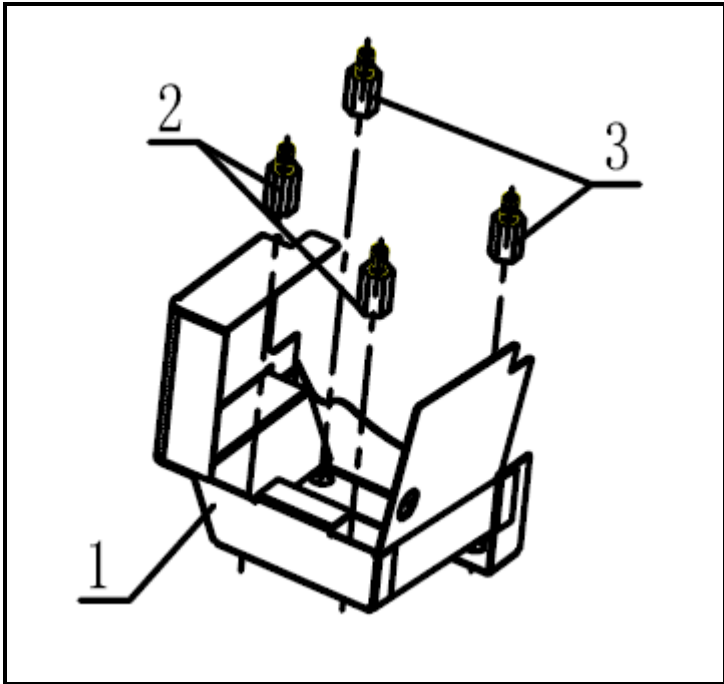

Engine Air Intake Screen Assembly

REF. NO.	DESCRIPTION	PART NO.	QTY
1	Screen, Engine Air Intake	<i>Reference Only</i>	1
2	Bushing 1	<i>Reference Only</i>	2
3	Bushing 2	<i>Reference Only</i>	2
4	Assembly, Engine Air Intake Screen (Includes items #1-3)	A203677	1