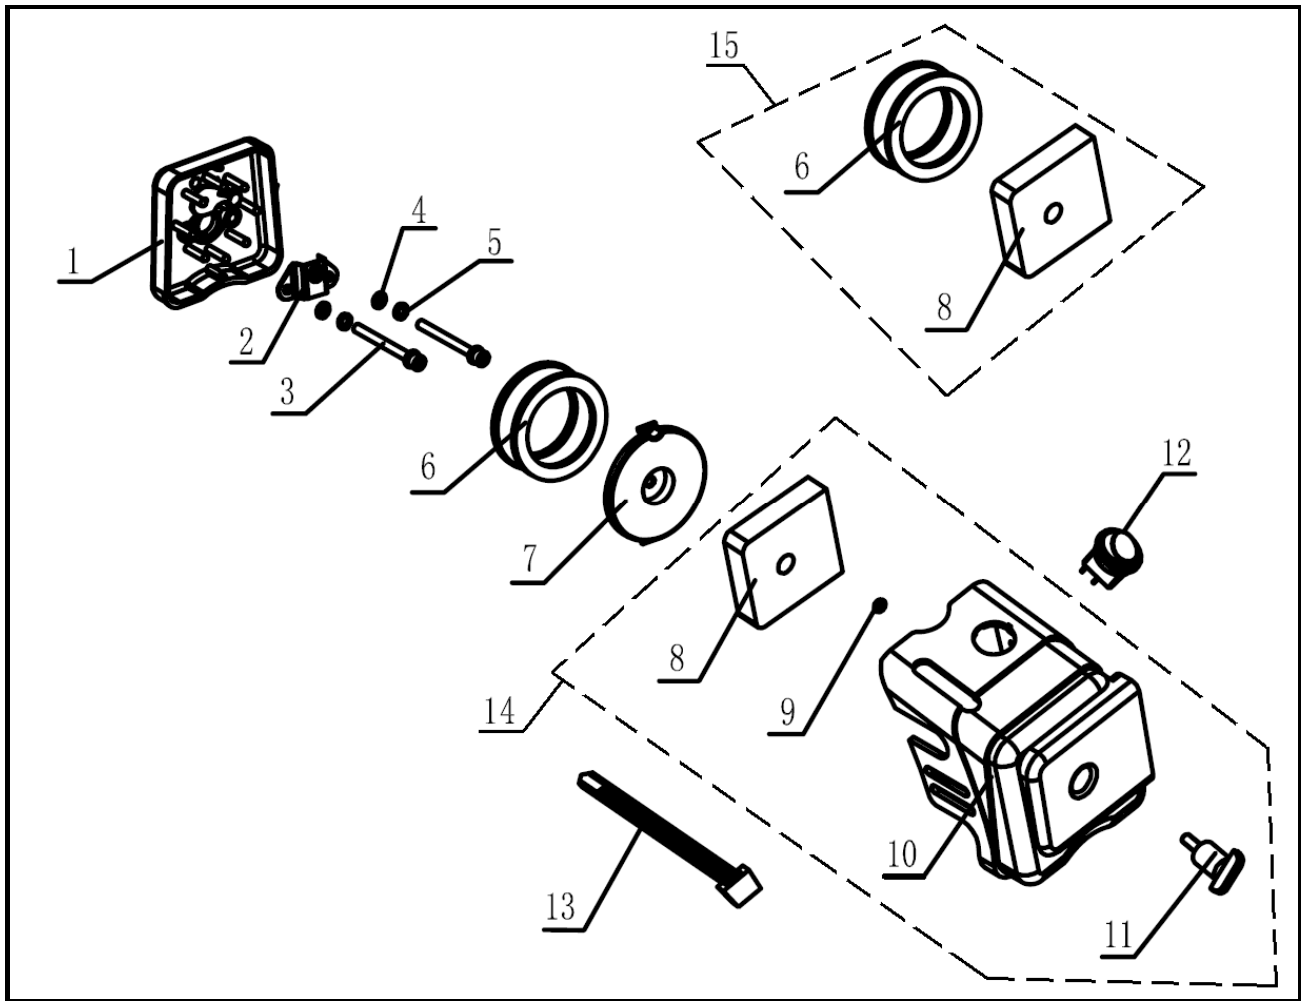

Air Filter Assembly

REF. NO.	DESCRIPTION	PART NO.	QTY
1	Housing, Air Filter	A200832	1
2	Bracket, Air Filter Mounting	A203644	1
3	Screw, M5 x 0.8 x 55, SHCS, Grade 8.8	Reference Only	2
4	Flat Washer, M5	Reference Only	2
5	Lock Washer, M5	Reference Only	2
6	Filter, Pleated	Reference Only	1
7	Mounting Plate, Air Filter	A200836	1
8	Filter, Foam Element	Reference Only	1
9	O-Ring, 3.15 x 1.8	Reference Only	1
10	Cover, Air Filter	Reference Only	1
11	Knob, Screw	Reference Only	1
12	Switch, On/Off	A203060	1
13	Cable Tie	Reference Only	1
14	Kit, Air Filter Cover with Filter (Includes items #8-11)	A203642	1
15	Kit, Filters (Includes items #6 & 8)	A203643	1