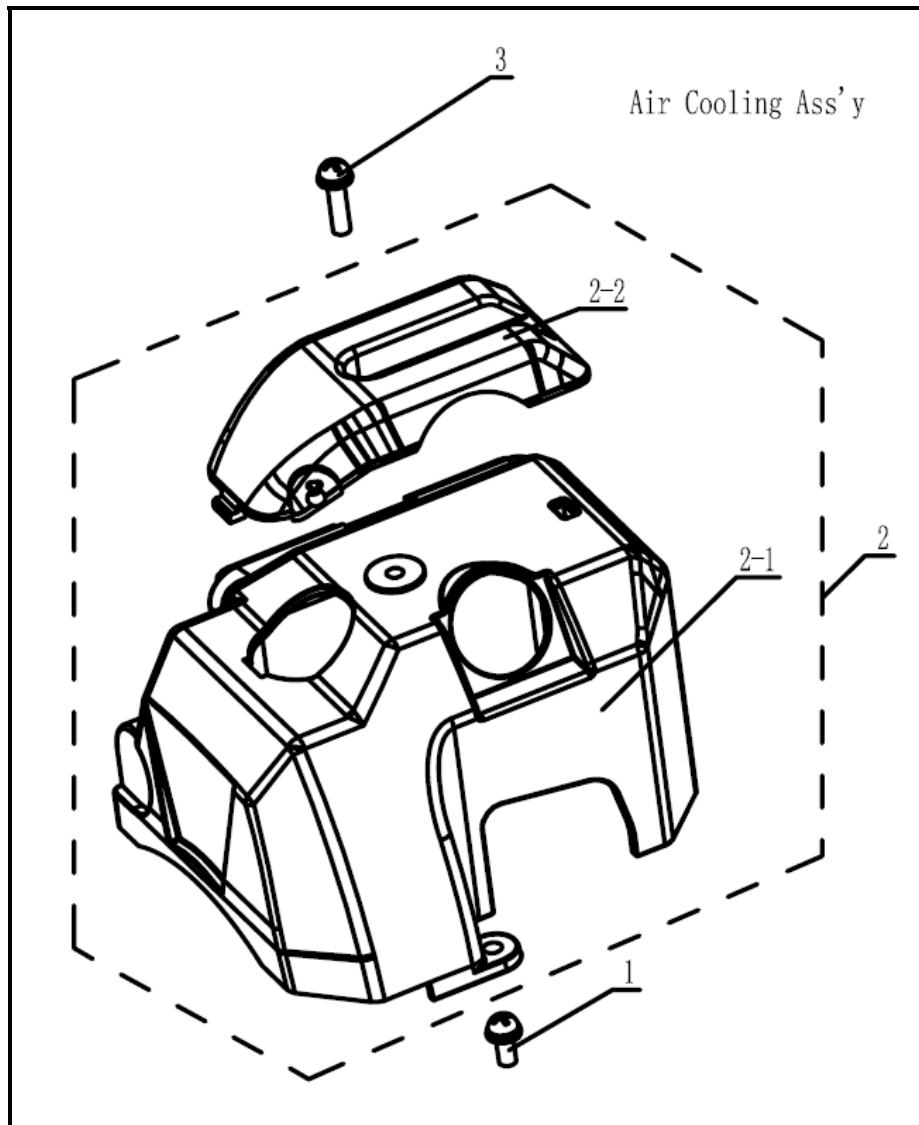

Air Cooling Assembly

REF. NO.	DESCRIPTION	PART NO.	QTY
1	Screw, M5 x 0.8 x 16, PHPD	<i>Reference Only</i>	1
2	Assembly, Air Cover	A203676	1
2-1	Cover, Cylinder	<i>Reference Only</i>	1
2-2	Cover, Air Cooling	<i>Reference Only</i>	1
3	Screw, M5 x 0.8 x 23, PHPD	<i>Reference Only</i>	1