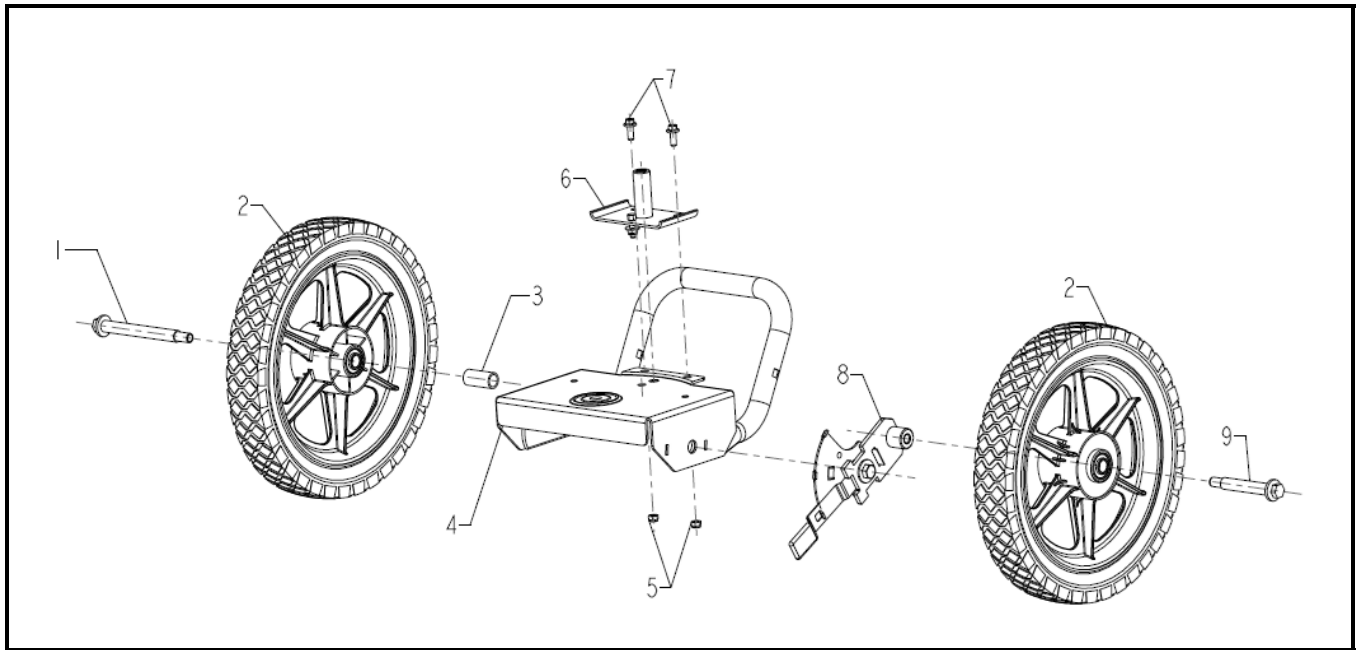

Lower Weldment Assembly

REF. NO.	DESCRIPTION	PART NO.	QTY
1	Bolt, M10 x 1.5 x 120, Right Shoulder	A203576	1
2	Assembly, Wheel	A202385	2
3	Bushing	A203574	1
4A	Weldment, Lower Frame (for PWSTM4317)	A203571	1
4B	Weldment, Lower Frame (for PWSTM4317.1)	A203831	1
5	Nut, M6 x 1.0	<i>Reference Only</i>	2
6	Plate, Pivot Engagement	A203578	1
7	Bolt, M6 x 1.0 x 16, HFH, Grade 8.8	<i>Reference Only</i>	2
8	Assembly, Wheel Adjuster Bevel	A203584	1
9	Bolt, M10 x 1.5 x 85, Left Shoulder	A203632	1