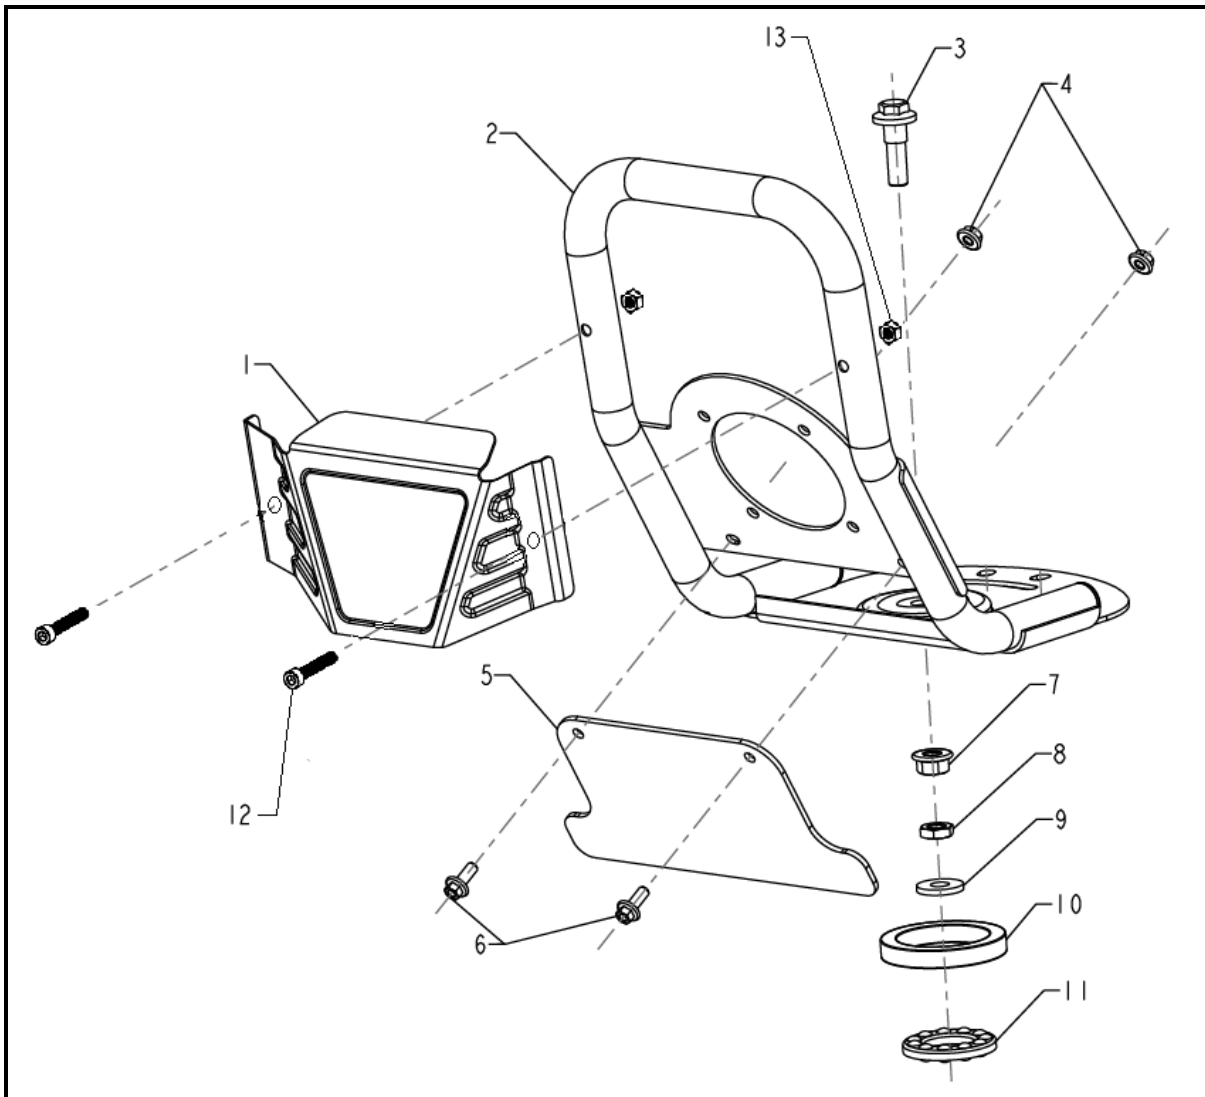

Upper Weldment Assembly

REF. NO.	DESCRIPTION	PART NO.	QTY
1	Plate, Front Decal, Powermate Orange	A203789	1
2	Weldment, Upper Frame	A203562	1
3	Bolt, M10 x 1.5 x 32, HFH Shoulder	Reference Only	1
4	Nut, M6 x 1.0	Reference Only	2
5	Flap, Guard	A203680	1
6	Bolt, M6 x 1.0 x 16, HFH, Grade 8.8	Reference Only	2
7	Nut, M10 x 1.5, HFH	Reference Only	1
8	Nut, M10 x 1.5	Reference Only	1
9	Flat Washer, M10	Reference Only	1
10	Seal, Felt	Reference Only	2
11	Cage, Bearing	Reference Only	1
12	Bolt, M6 x 1.0 x 35, SHCS, Grade 8.8	Reference Only	2
13	Nut, M6 x 1.0	Reference Only	2