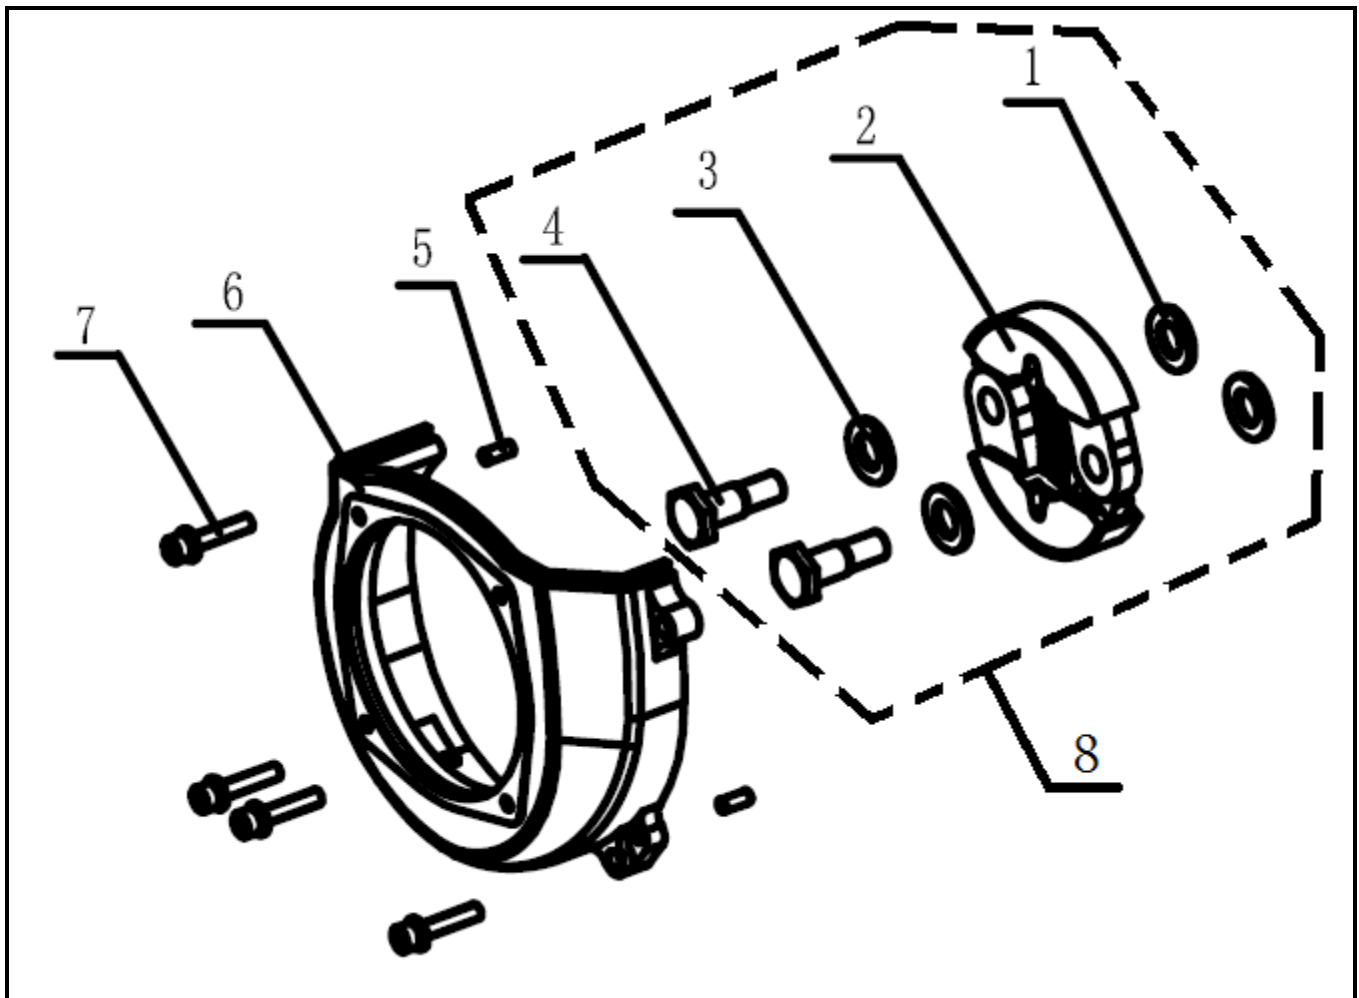

Cutting Head Assembly

REF. NO.	DESCRIPTION	PART NO.	QTY
1	Assembly, Cam Lock	A203551	1
2	Kit, Upper Drive Housing Assembly	A203633	1
3	Shaft, Torsion Spring	<i>Reference Only</i>	1
4	Latch	A203552	1
5	Ring, Retaining	<i>Reference Only</i>	1
6	Spring, Torsion	<i>Reference Only</i>	1
7	Flat Washer, M4	<i>Reference Only</i>	2
8	Nut, M4	<i>Reference Only</i>	1
9	Kit, Cutting Head Assembly (Includes Item #17)	A203634	1
10	Kit, String Retention, Powermate Orange (Includes Item #17)	A203790	1
11	String, Trimmer	<i>Reference Only</i>	2
12	Bowl, Cutting Head, Powermate Orange	A203791	1
13	Nut, M10 x 1.25, LH	A203638	1
14	Kit, Debris Guard	A203635	1
15	Kit, Latch (Includes items #3-8)	A203681	1
16	Spacer	A203764	1
17	Spacer, Geared Cutting Head	<i>Reference Only</i>	1

Air Filter Assembly

REF. NO.	DESCRIPTION	PART NO.	QTY
1	Housing, Air Filter	A200832	1
2	Bracket, Air Filter Mounting	A203644	1
3	Screw, M5 x 0.8 x 55, SHCS, Grade 8.8	Reference Only	2
4	Flat Washer, M5	Reference Only	2
5	Lock Washer, M5	Reference Only	2
6	Filter, Pleated	Reference Only	1
7	Mounting Plate, Air Filter	A200836	1
8	Filter, Foam Element	Reference Only	1
9	O-Ring, 3.15 x 1.8	Reference Only	1
10	Cover, Air Filter	Reference Only	1
11	Knob, Screw	Reference Only	1
12	Switch, On/Off	A203060	1
13	Cable Tie	Reference Only	1
14	Kit, Air Filter Cover with Filter (Includes items #8-11)	A203642	1
15	Kit, Filters (Includes items #6 & 8)	A203643	1

Clutch Assembly

REF. NO.	DESCRIPTION	PART NO.	QTY
1	Flat Washer, M8	<i>Reference Only</i>	2
2	Clutch Shoes and Spring	<i>Reference Only</i>	1
3	Wave Spring Washer, M8	<i>Reference Only</i>	2
4	Bolt, M8 x 1.25 x 24, Hex Head Shoulder	<i>Reference Only</i>	2
5	Pin	<i>Reference Only</i>	2
6	Cover, Flywheel	A203679	1
7	Screw, M5 x 0.8 x 23, PHPD	<i>Reference Only</i>	4
8	Assembly, Clutch	A200782	1