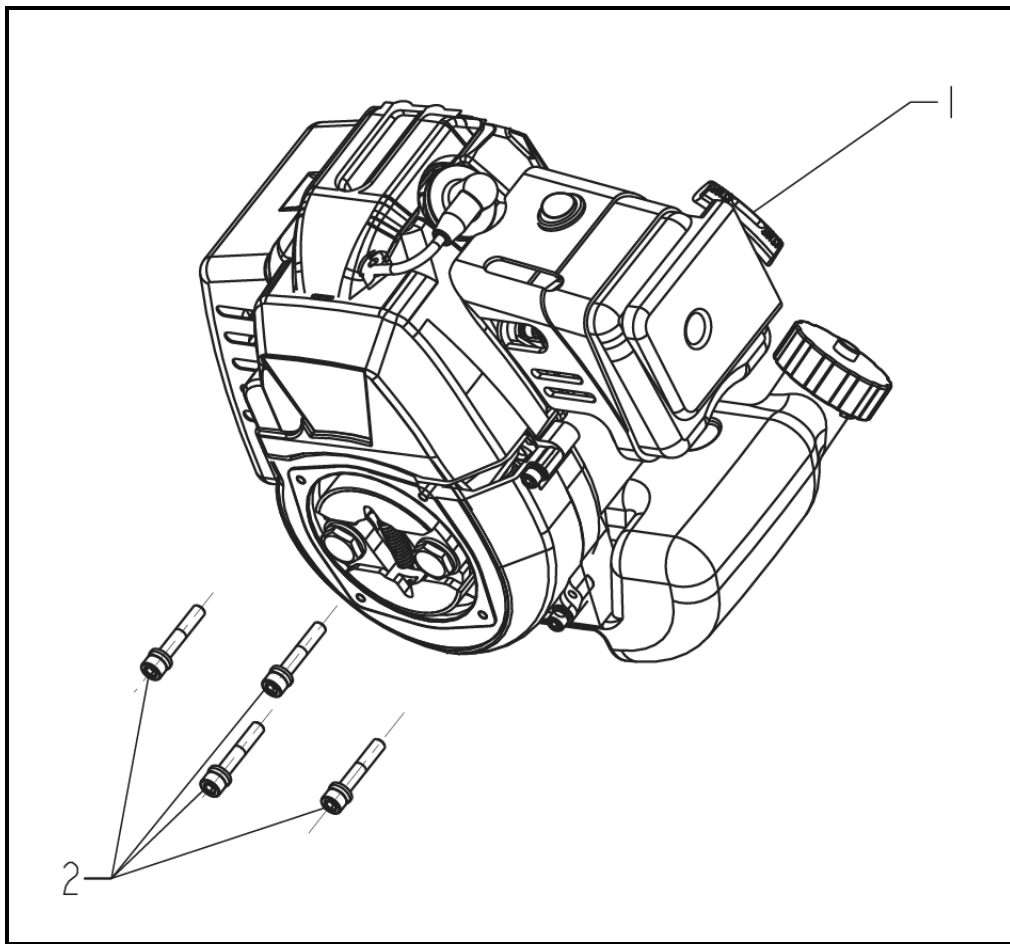

Unit Assembly (for PWSTM4317)

REF. NO.	DESCRIPTION	PART NO.	QTY
1	Engine-Top Level	See Page 4	1
2	Handle Assembly	See Page 5	1
3	Lower Weldment Assembly	See Page 7	1
4	Upper Weldment Assembly	See Page 8	1
5	Cutting Head Assembly	See Page 9	1

Engine-Top Level

REF. NO.	DESCRIPTION	PART NO.	QTY
1	Engine, 43cc	A203550	1
2	Screw, M6 x 1.0 x 35, SHCS, Grade 8.8	<i>Reference Only</i>	4

Handle Assembly (for PWSTM4317)

REF. NO.	DESCRIPTION	PART NO.	QTY
1	Kit, Throttle Assembly	A203628	1
2	Cable, Throttle	A203603	1
3	Kit, Pivot Trigger	A203629	1
4	Kit, Spare String Storage	A203630	1
5	Handle, Upper	A203595	1
6	Handle, Middle	A203594	1
7	Bolt, M8 x 1.25 x 45, Saddle	<i>Reference Only</i>	4
8	Knob, Handle	A200190	4