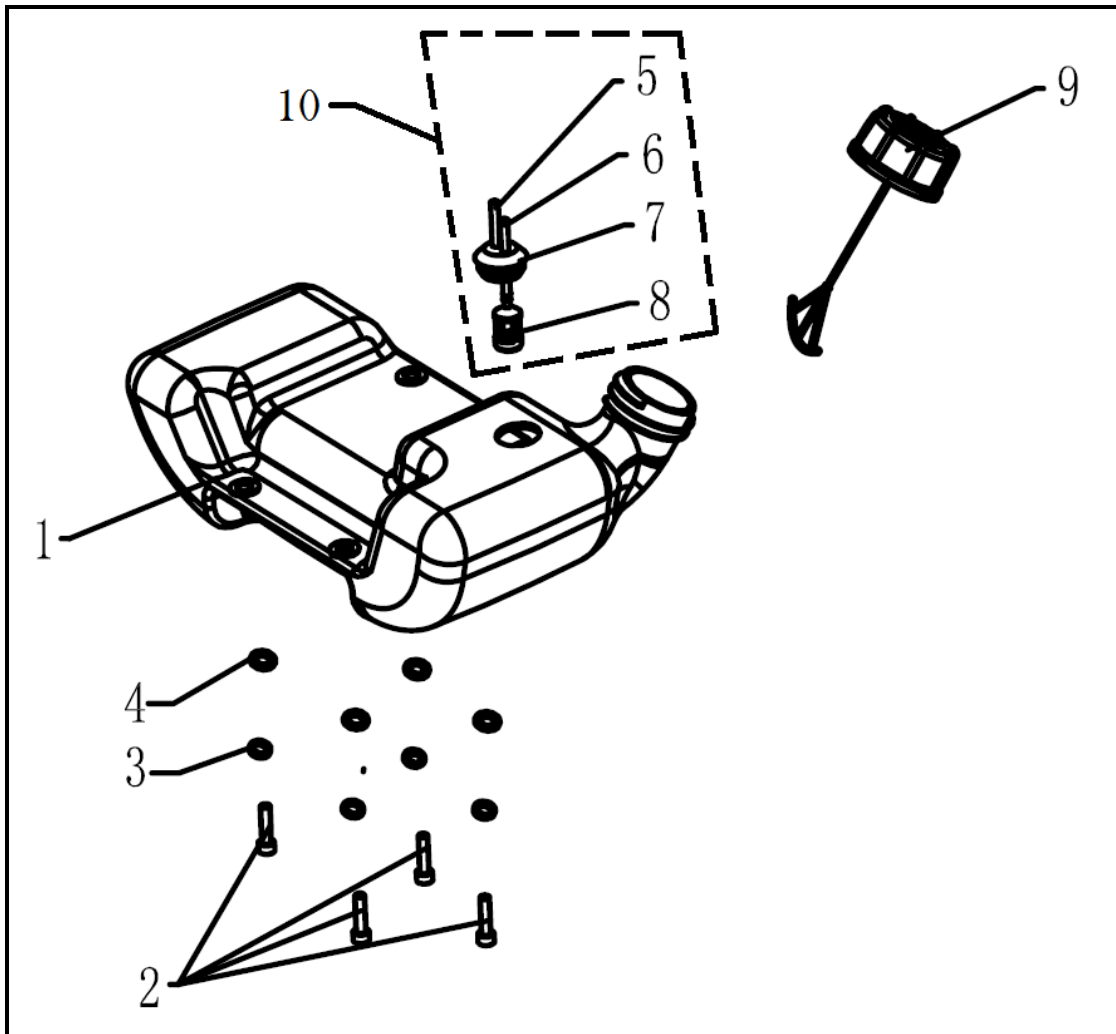

Fuel Tank Assembly

REF. NO.	DESCRIPTION	PART NO.	QTY
1	Tank, Fuel	A203640	1
2	Screw, M5 x 0.8 x 18, SHCS, Grade 8.8	<i>Reference Only</i>	4
3	Lock Washer, M5	<i>Reference Only</i>	4
4	Flat Washer, M5	<i>Reference Only</i>	4
5	Fuel Line 1	<i>Reference Only</i>	1
6	Fuel Line 2	<i>Reference Only</i>	1
7	Seal, Fuel Lines	<i>Reference Only</i>	1
8	Filter, Fuel	<i>Reference Only</i>	1
9	Cap, Fuel	A200781	1
10	Kit, Fuel Line/Filter (Includes items #5-8)	A203641	1