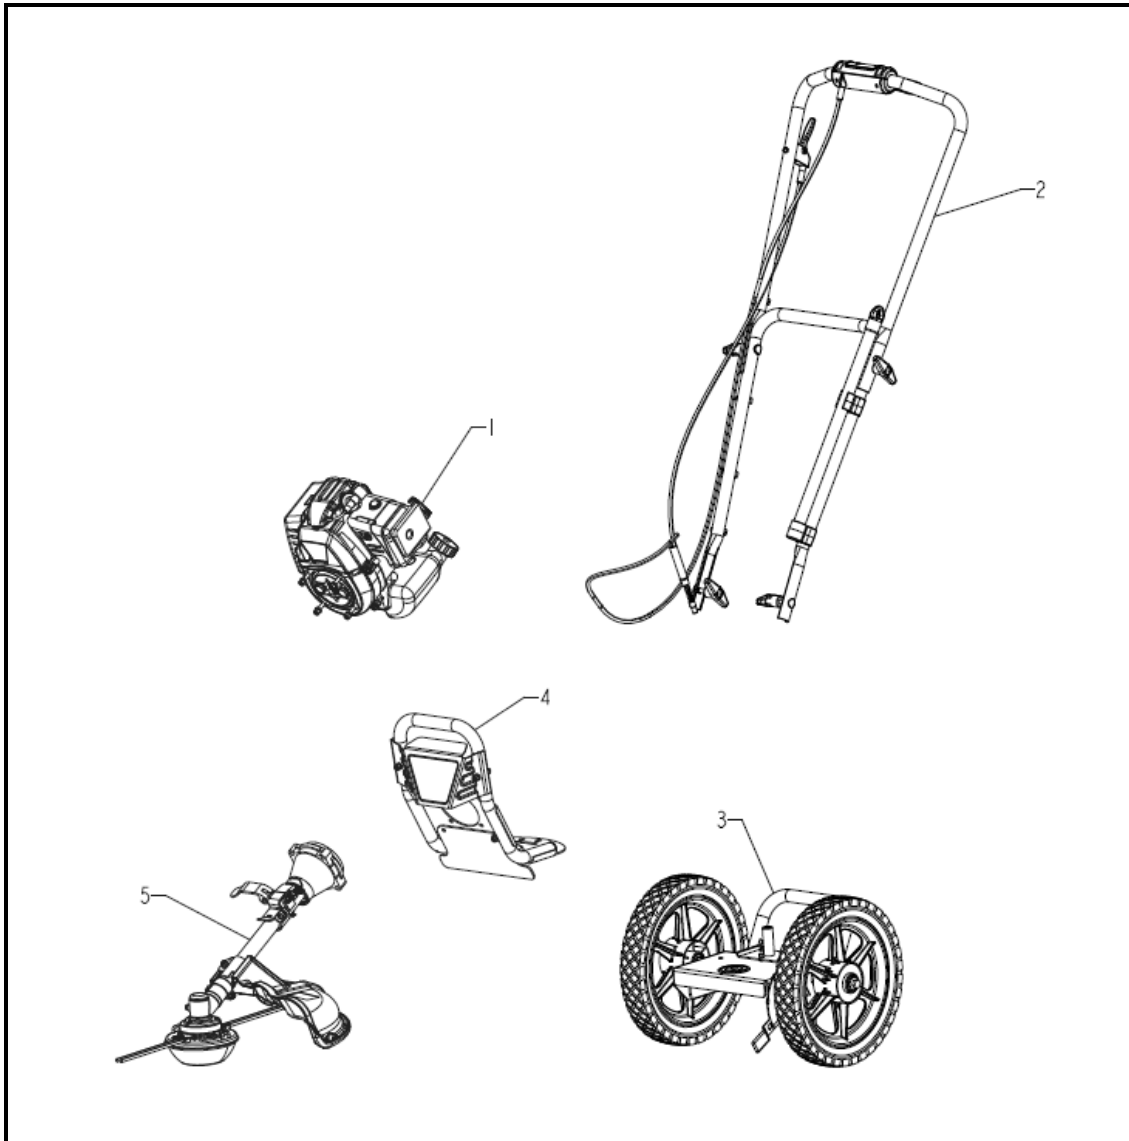

Unit Assembly (for PWSTM4317)

REF. NO.	DESCRIPTION	PART NO.	QTY
1	Engine-Top Level	See Page 4	1
2	Handle Assembly	See Page 5	1
3	Lower Weldment Assembly	See Page 7	1
4	Upper Weldment Assembly	See Page 8	1
5	Cutting Head Assembly	See Page 9	1