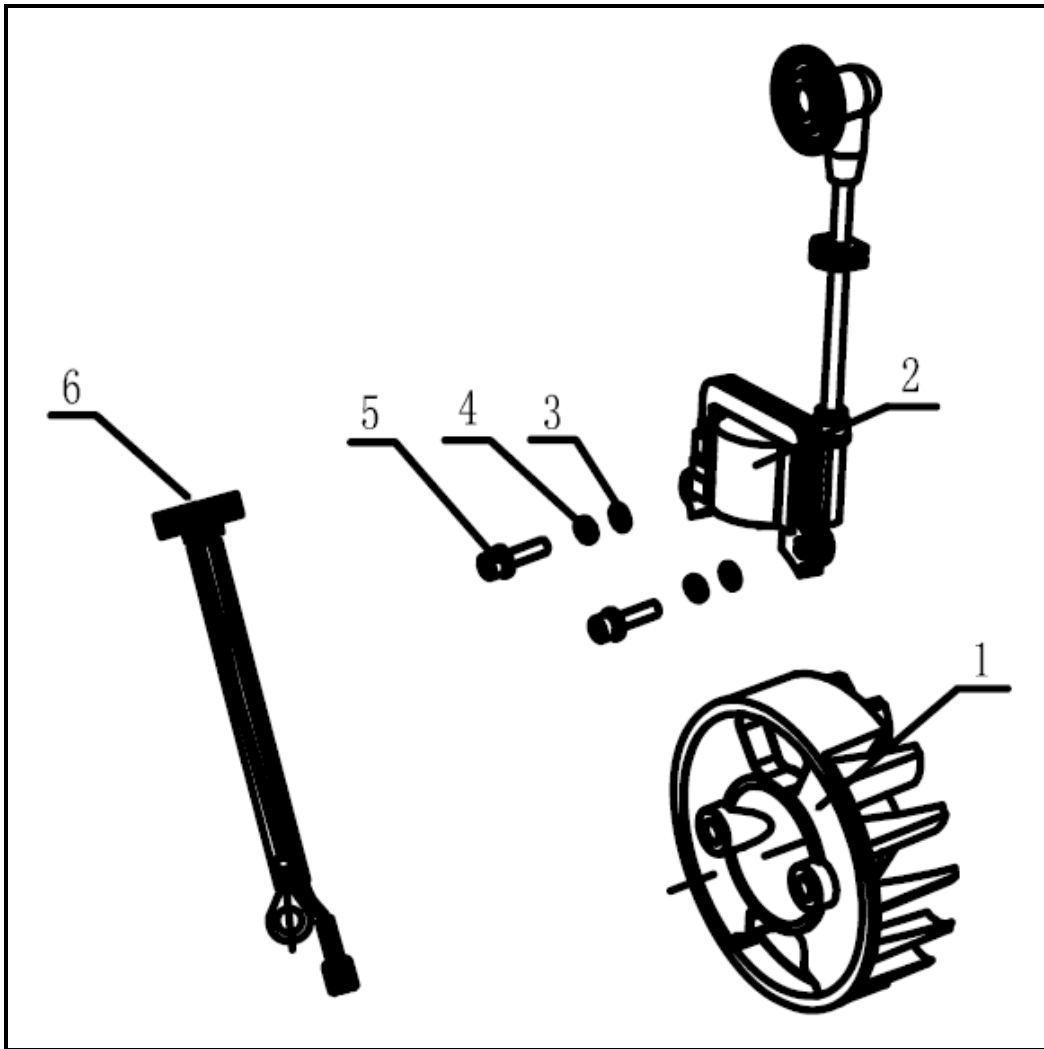

Ignition Assembly

REF. NO.	DESCRIPTION	PART NO.	QTY
1	Flywheel	A202704	1
2	Ignition Module	A202703	1
3	Flat Washer, M5	<i>Reference Only</i>	2
4	Lock Washer, M5	<i>Reference Only</i>	2
5	Screw, M5 x 0.8 x 20, SHCS, Grade 8.8	<i>Reference Only</i>	2
6	Wire Harness	A203678	1