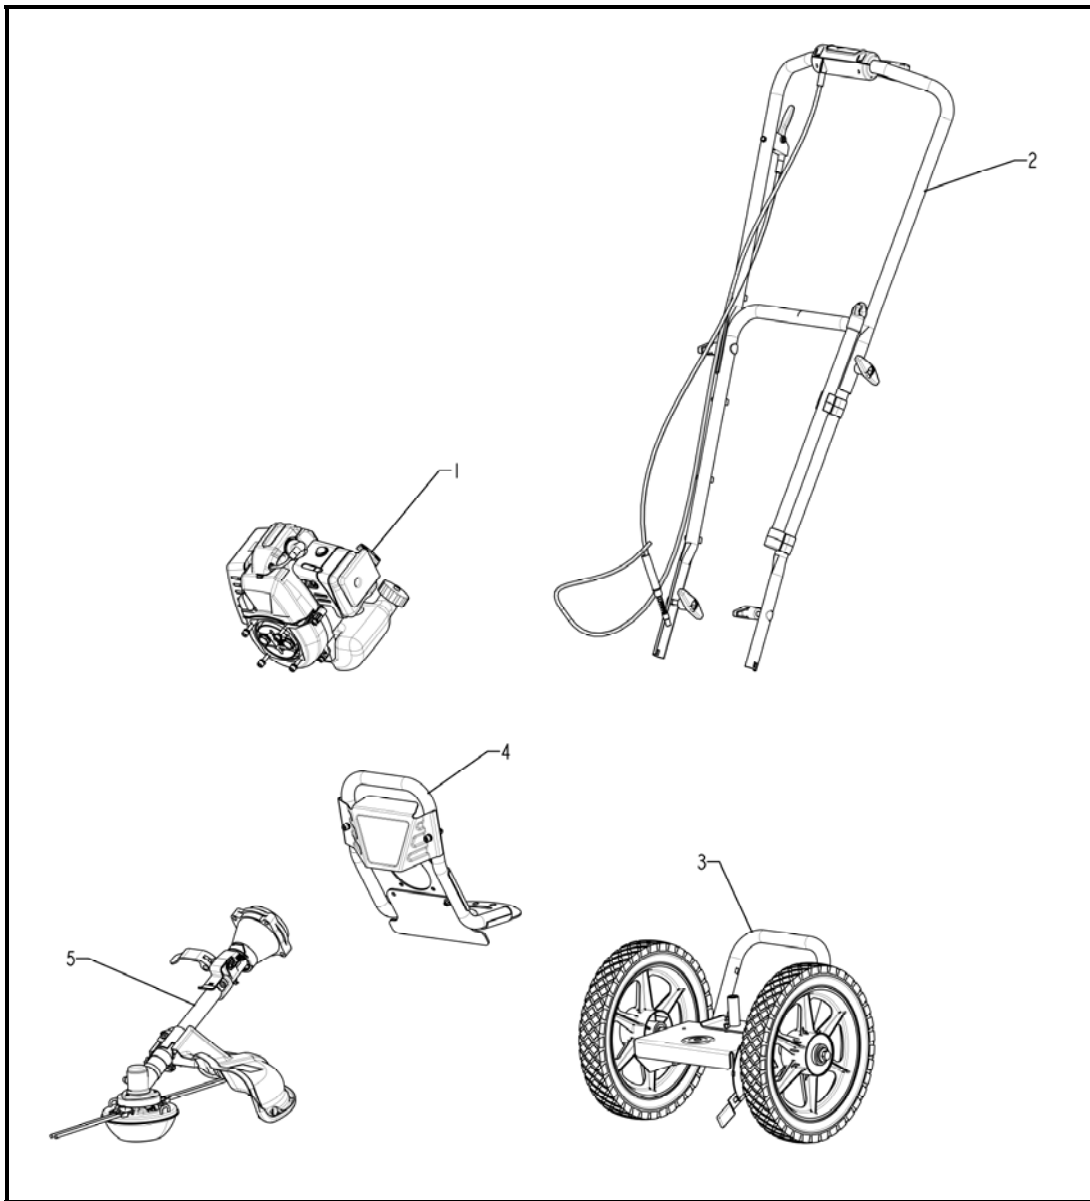

Unit Assembly (for PWSTM4317.1 & PWSTM4317.2)

REF. NO.	DESCRIPTION	PART NO.	QTY
1	Engine-Top Level	See Page 4	1
2	Handle Assembly	See Page 6	1
3	Lower Weldment Assembly	See Page 7	1
4	Upper Weldment Assembly	See Page 8	1
5	Cutting Head Assembly	See Page 9	1