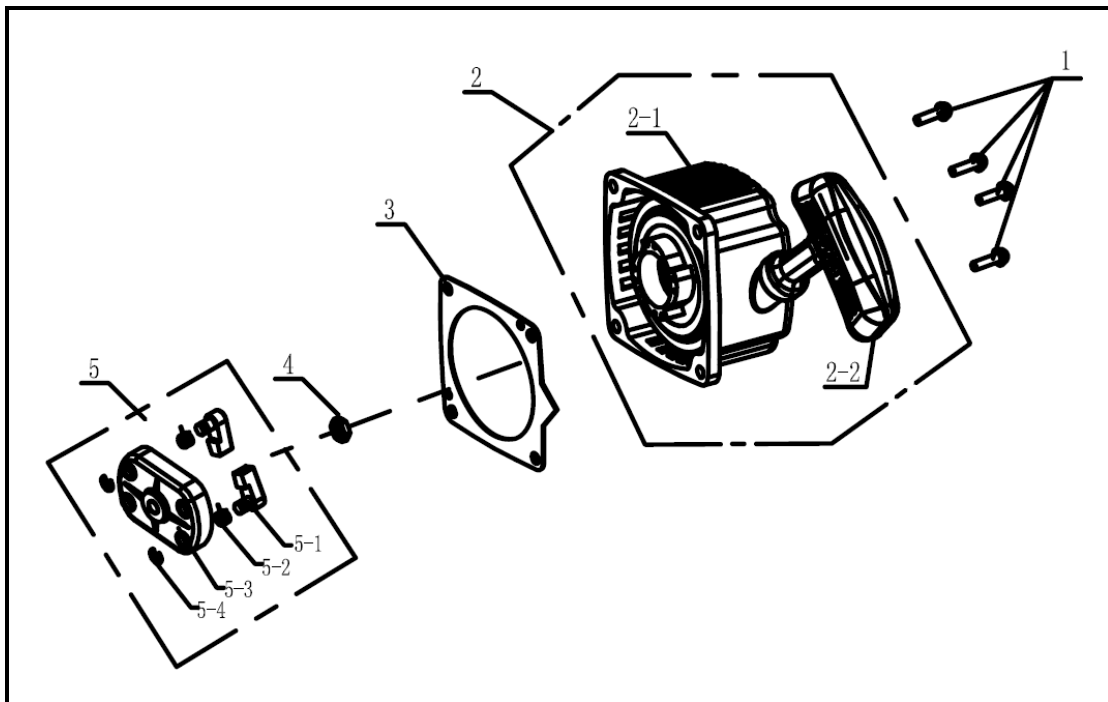

Recoil Starter Assembly

REF. NO.	DESCRIPTION	PART NO.	QTY
1	Screw, M5 x 0.8 x 20, PHPD	<i>Reference Only</i>	4
2	Recoil Starter	A203645	1
2-1	Recoil	<i>Reference Only</i>	1
2-2	Handle, Recoil Starter	<i>Reference Only</i>	1
3	Gasket, Recoil Starter	A200865	1
4	Nut, M8 x 1.25	<i>Reference Only</i>	1
5	Assembly, Starter Pawl	A200697	1
5-1	Ratchet, Starting	<i>Reference Only</i>	2
5-2	Spring, Returning	<i>Reference Only</i>	2
5-3	Base, Starting Ratchet	<i>Reference Only</i>	1
5-4	Clip	<i>Reference Only</i>	2