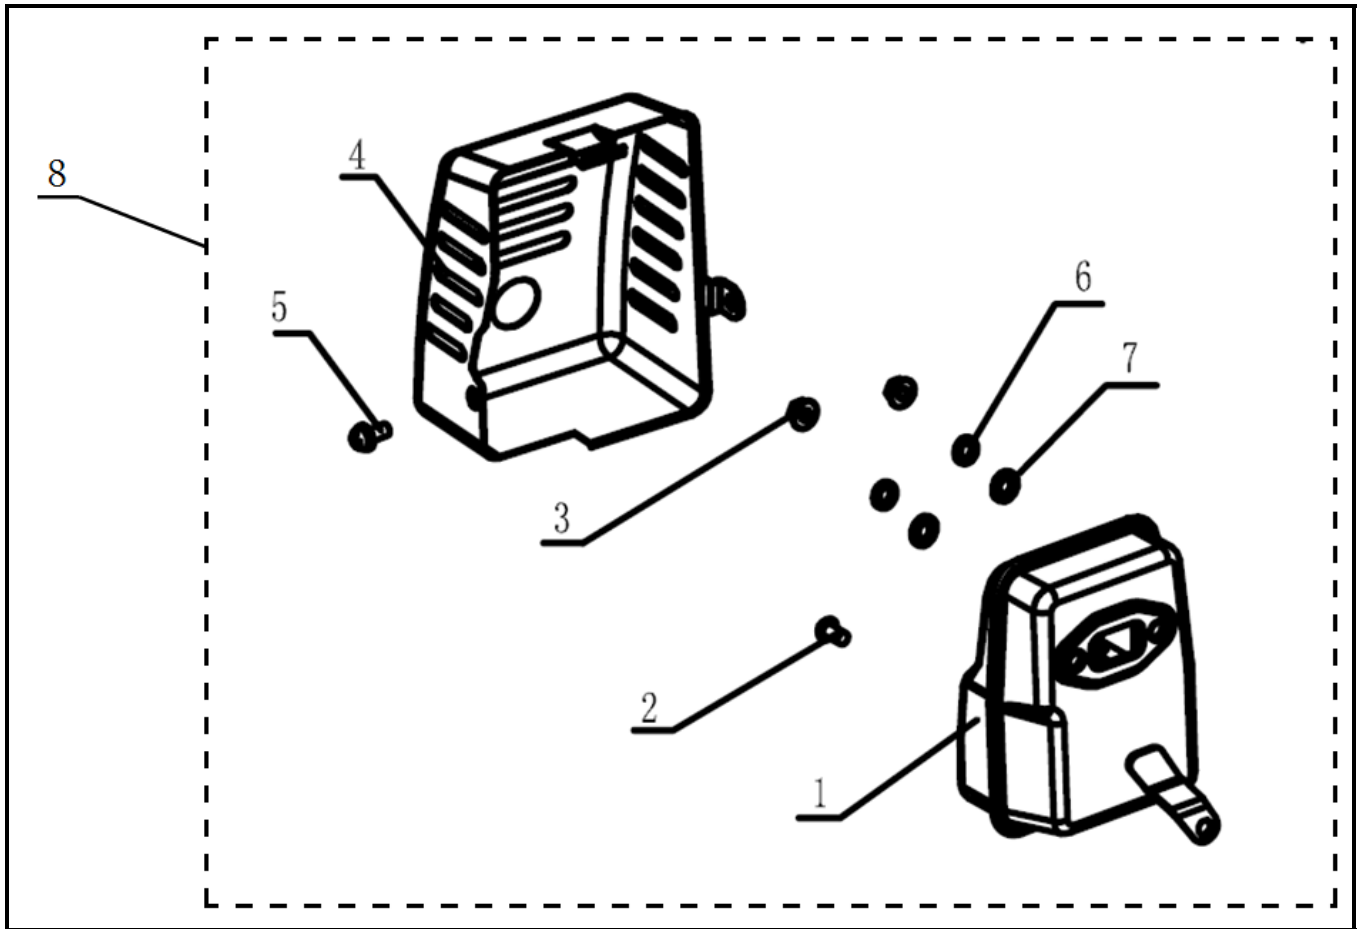

Muffler Assembly

REF. NO.	DESCRIPTION	PART NO.	QTY
1	Muffler	<i>Reference Only</i>	1
2	Screw, M5 x 0.8 x 10, PHPD	<i>Reference Only</i>	1
3	Nut, M6 x 1.0	<i>Reference Only</i>	2
4	Cover, Muffler	A200844	1
5	Screw, M5 x 0.8 x 12, PHPD	<i>Reference Only</i>	1
6	Lock Washer, M6	<i>Reference Only</i>	2
7	Flat Washer, M6	<i>Reference Only</i>	2
8	Muffler Assembly (Includes items #1-7)	A200775	1