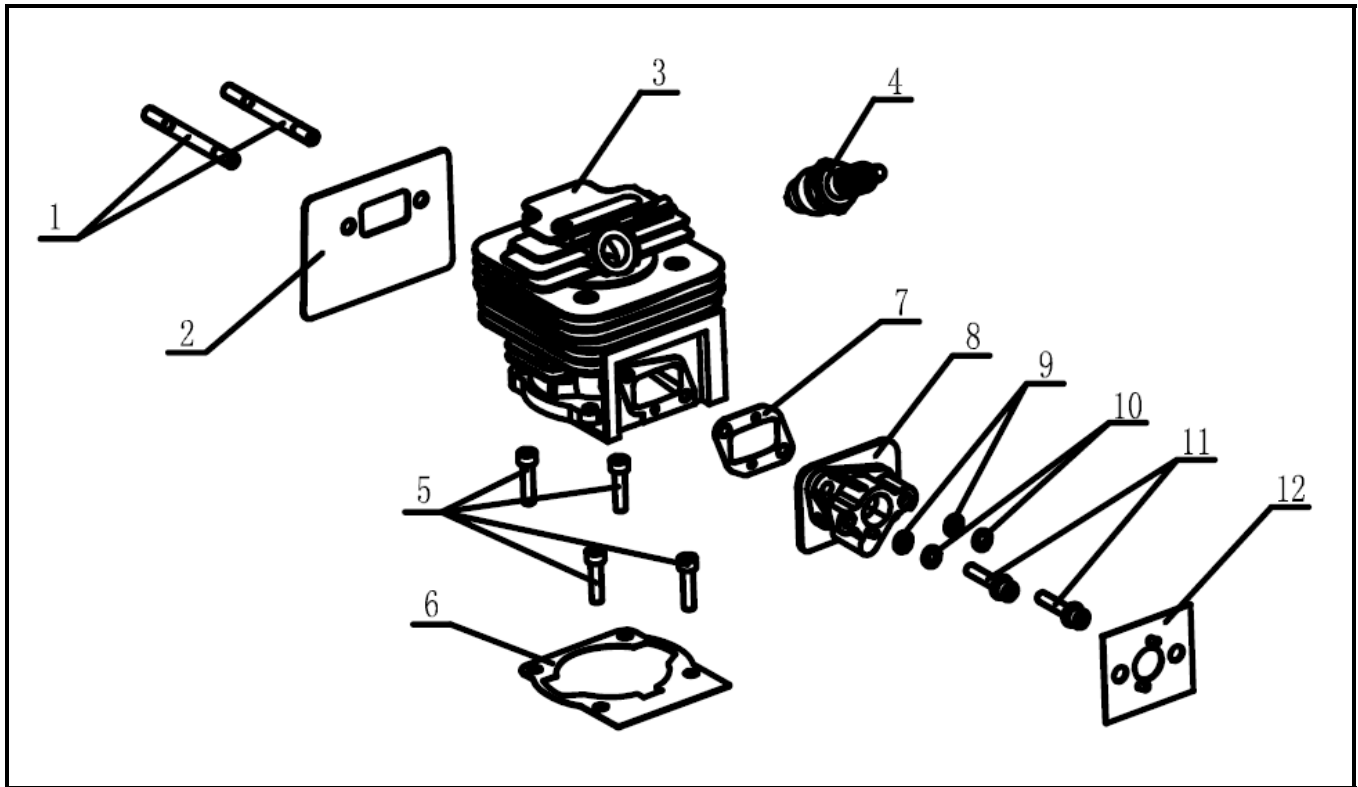

Cylinder Assembly

REF. NO.	DESCRIPTION	PART NO.	QTY
1	Stud, M6 x 1.0 x 63	<i>Reference Only</i>	2
2	Gasket, Muffler	A201107	1
3	Cylinder	<i>Reference Only</i>	1
4	Spark Plug	A200730	1
5	Screw, M5 x 0.8 x 20, SHCS, Grade 8.8	<i>Reference Only</i>	4
6	Gasket, Cylinder	<i>Reference Only</i>	1
7	Gasket, Isolator	A200838	1
8	Assembly, Carburetor Isolator	A200839	1
9	Flat Washer, M5	<i>Reference Only</i>	2
10	Lock Washer, M5	<i>Reference Only</i>	2
11	Screw, M5 x 0.8 x 25, SHCS, Grade 8.8	<i>Reference Only</i>	2
12	Gasket, Carburetor	A200841	1