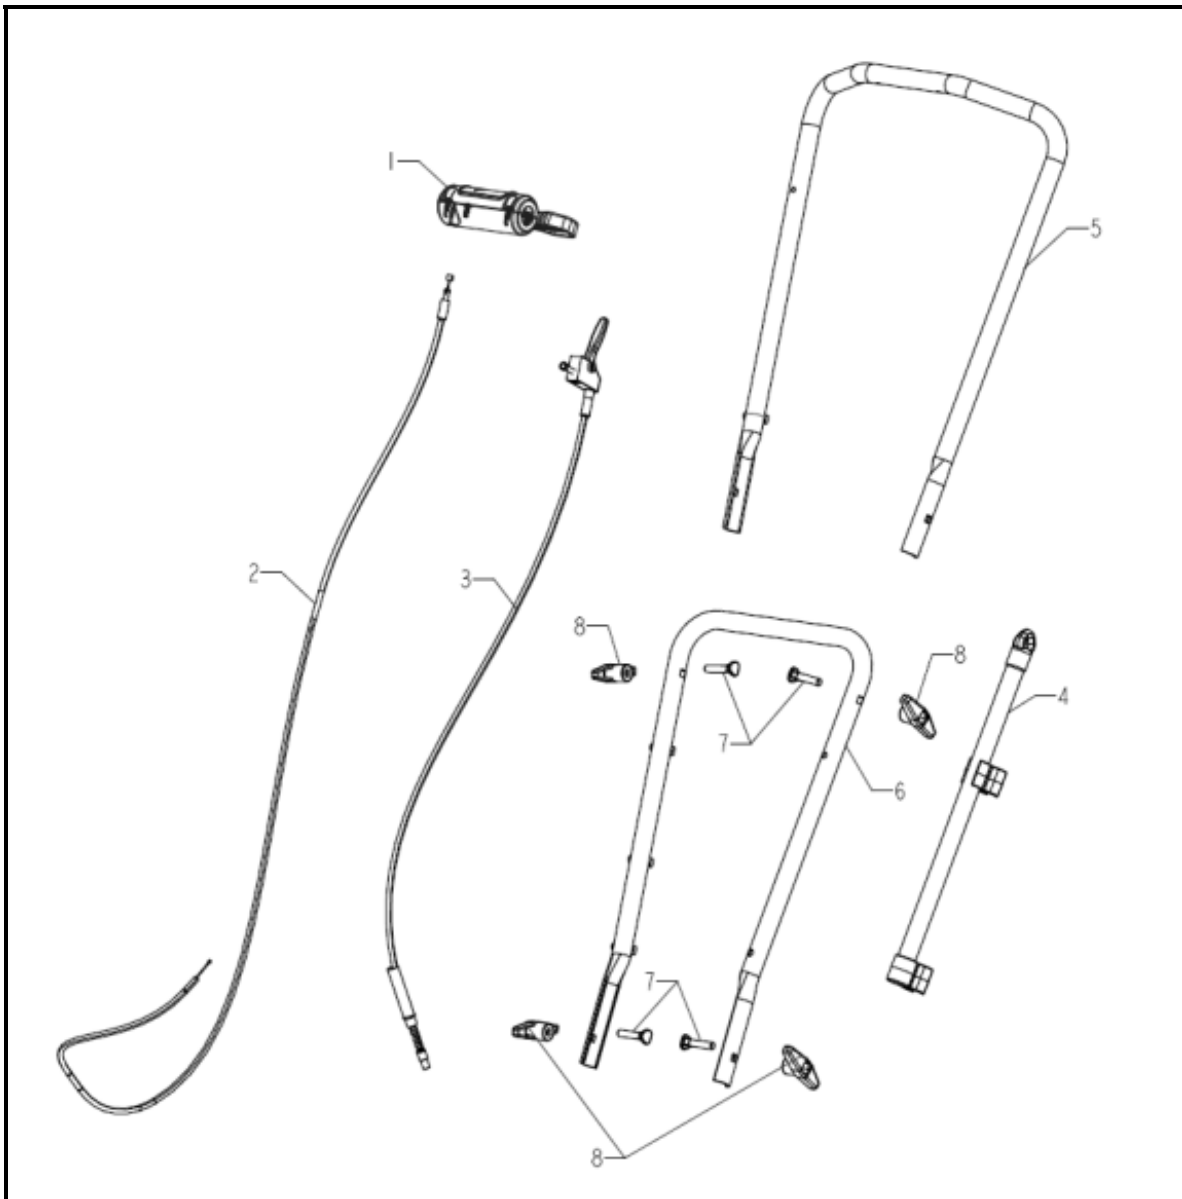

Unit Assembly (for PWSTM4317.1 & PWSTM4317.2)

REF. NO.	DESCRIPTION	PART NO.	QTY
1	Engine-Top Level	See Page 4	1
2	Handle Assembly	See Page 6	1
3	Lower Weldment Assembly	See Page 7	1
4	Upper Weldment Assembly	See Page 8	1
5	Cutting Head Assembly	See Page 9	1

Engine-Top Level

REF. NO.	DESCRIPTION	PART NO.	QTY
1	Engine, 43cc	A203550	1
2	Screw, M6 x 1.0 x 35, SHCS, Grade 8.8	<i>Reference Only</i>	4

Handle Assembly (for PWSTM4317)

REF. NO.	DESCRIPTION	PART NO.	QTY
1	Kit, Throttle Assembly	A203628	1
2	Cable, Throttle	A203603	1
3	Kit, Pivot Trigger	A203629	1
4	Kit, Spare String Storage	A203630	1
5	Handle, Upper	A203595	1
6	Handle, Middle	A203594	1
7	Bolt, M8 x 1.25 x 45, Saddle	<i>Reference Only</i>	4
8	Knob, Handle	A200190	4

Handle Assembly (for PWSTM4317.1 & PWSTM4317.2)

REF. NO.	DESCRIPTION	PART NO.	QTY
1	Kit, Throttle Assembly	A203628	1
2	Cable, Throttle	A203829	1
3	Kit, Pivot Trigger	A203830	1
4	Kit, Spare String Storage	A203630	1
5	Handle, Upper	A203595	1
6	Handle, Middle	A203832	1
7	Bolt, M8 x 1.25 x 45, Saddle	<i>Reference Only</i>	4
8	Knob, Handle	A200190	4

Clutch Assembly

REF. NO.	DESCRIPTION	PART NO.	QTY
1	Flat Washer, M8	<i>Reference Only</i>	2
2	Clutch Shoes and Spring	<i>Reference Only</i>	1
3	Wave Spring Washer, M8	<i>Reference Only</i>	2
4	Bolt, M8 x 1.25 x 24, Hex Head Shoulder	<i>Reference Only</i>	2
5	Pin	<i>Reference Only</i>	2
6	Cover, Flywheel	A203679	1
7	Screw, M5 x 0.8 x 23, PHPD	<i>Reference Only</i>	4
8	Assembly, Clutch	A200782	1